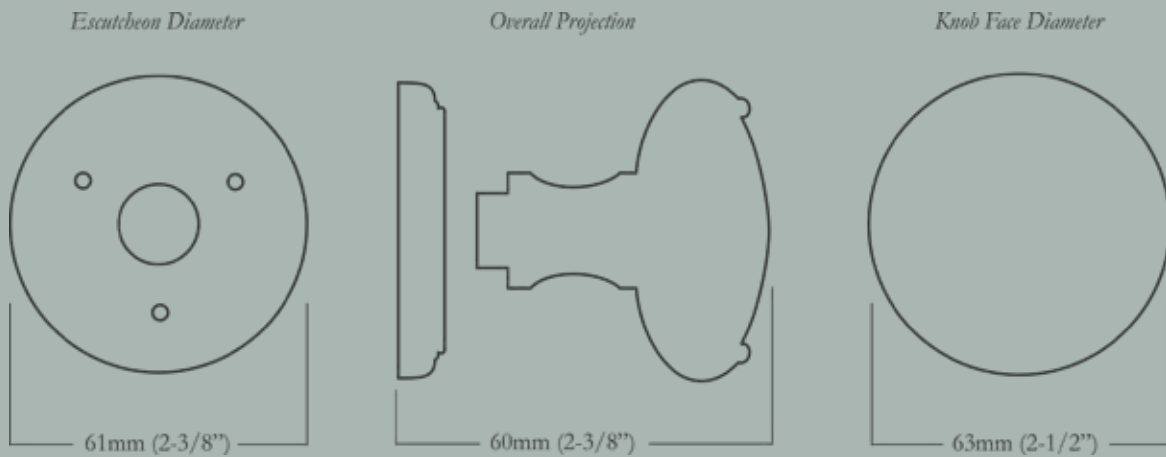

Regent Maximus

CL-106-MX-E-PB
Polished Brass

CL-106-MX-E-BN
Buff Nickel

CL-106-MX-E-10B
Oil Rubbed Bronze

Regent Maximus Dimensions

Escutcheons not suitable for pre-drilled doors.

For escutcheon details please turn to the Classic Escutcheon Specification Sheet section in product binder.

Regent Maximus

Large Regent Doorknob & Escutcheon Set

63mm (2-1/2") Knob Diameter x 60mm (2-3/8") Overall Projection, 61mm (2-3/8") Escutcheon Diameter

<u>Item Number</u>	<u>Finish</u>	<u>Price</u>
CL-106-MX-E-PB	Polished Brass	\$270.00
CL-106-MX-E-PN	Polished Nickel	\$350.00
CL-106-MX-E-BN	Buff Nickel	\$350.00
CL-106-MX-E-10B	Oil Rubbed Bronze	\$350.00

51mm (2") Knob Diameter x 56mm (2-3/16") Overall Projection, 50mm (2") Escutcheon Diameter

<u>Item Number</u>	<u>Finish</u>	<u>Price</u>
CL-106-MJ-F-PB	Polished Brass	\$240.00
CL-106-MJ-F-PN	Polished Nickel	\$300.00
CL-106-MJ-F-BN	Buff Nickel	\$300.00
CL-106-MJ-F-10B	Oil Rubbed Bronze	\$300.00