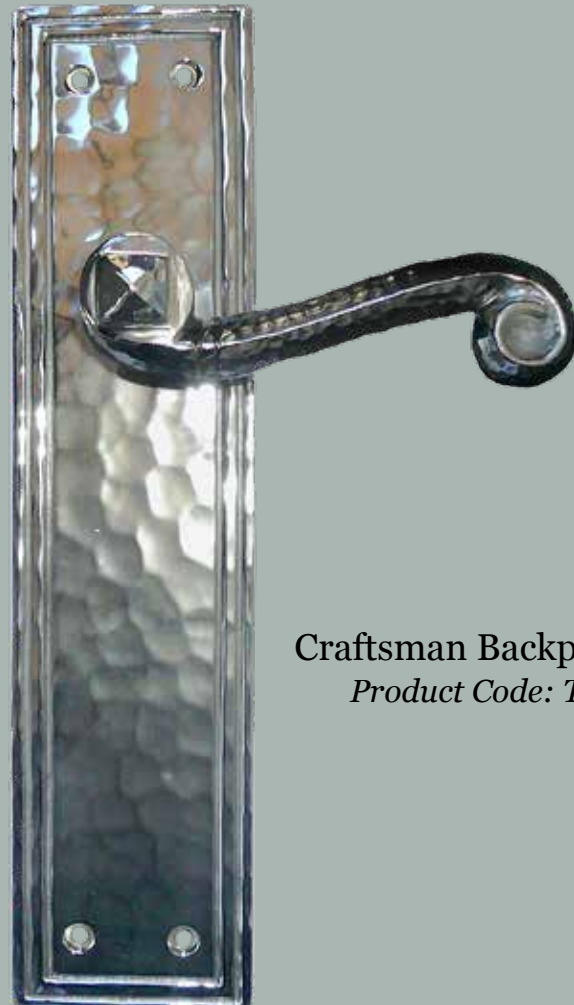

# *Voisey*

Optional Escutcons & Backplates

Crecy Maximus Escutcheon  
*Product Code: O*

Gothic Backplate  
*Product Code: S*

Craftsman Backplate  
*Product Code: T*